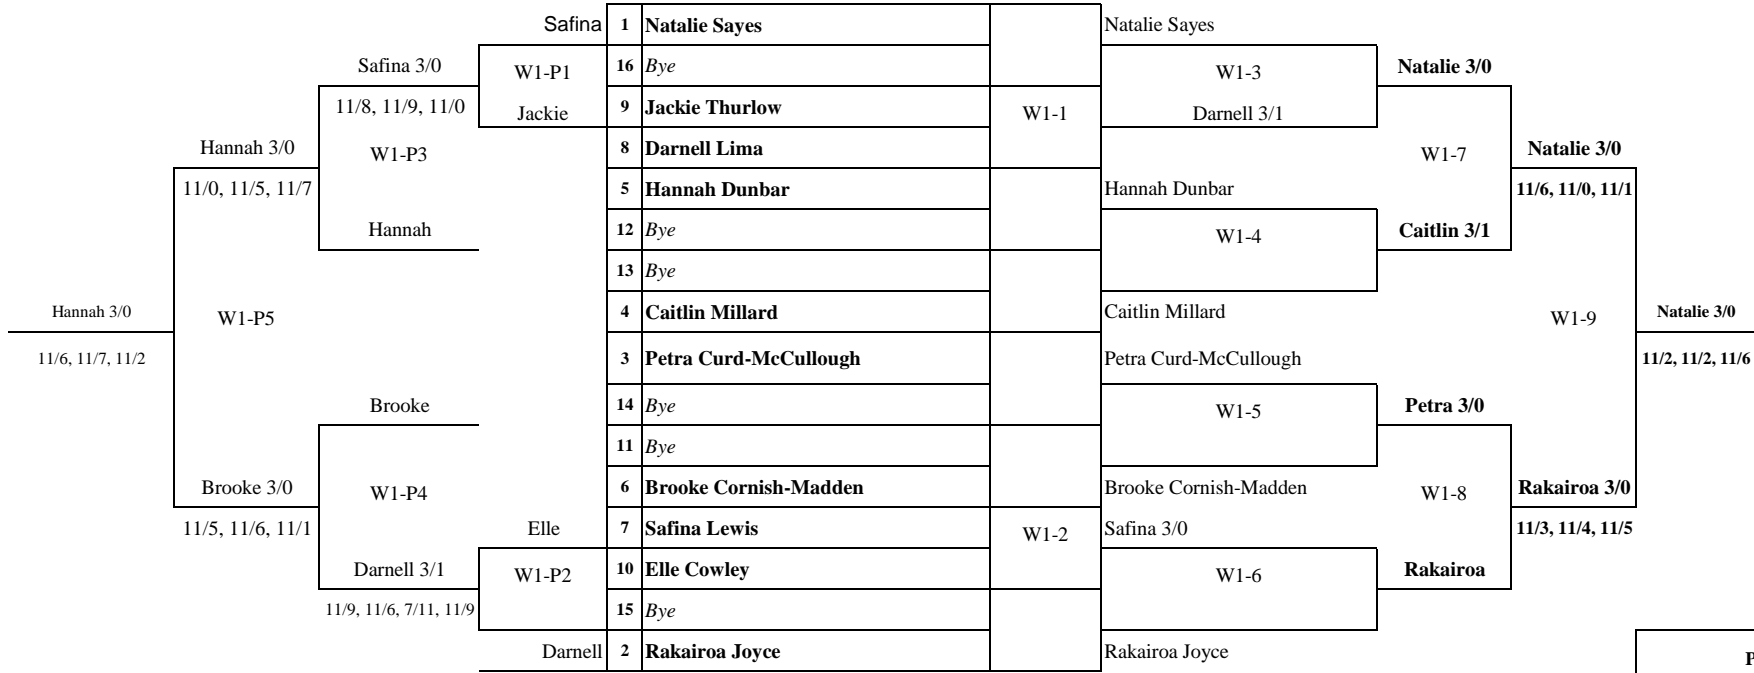

South Island Junior Age Groups

DIVISION Girls Under 13

Special Plate

Championship

10 Draw			
Seeding	Grade	Code	Name
1		AKBPNES	Natalie Sayes
2		ESHNR2J	Rakairoa Joyce
3		CBCFCPCM	Petra Curd-McCullough
4		CBCFC2M	Caitlin Millard
5		WNTAH2D	Hannah Dunbar
6		SNOTBCM	Brooke Cornish-Madden
7		OTAXSDL	Safina Lewis
8		MDABDSL	Darnell Lima
9		SNSCJTT	Jackie Thurlow
10		SNGTESC	Elle Cowley

Please Mark & Referee the next game on the court you have just played.

Plate Classic

3-4 Playoff

Consolation Plate