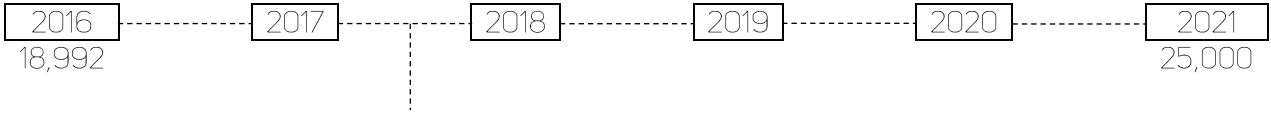

MARKING OUR GAME

As at 1 September 2017 Squash New Zealand had 11 regional District Associations, 197 affiliated Squash Clubs and 17,624 registered club members.