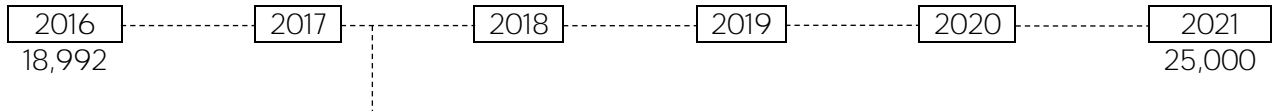

MARKING OUR GAME

As at 1 May 2017 Squash New Zealand had 11 regional District Associations, 197 affiliated Squash Clubs and 18,558 registered club members.