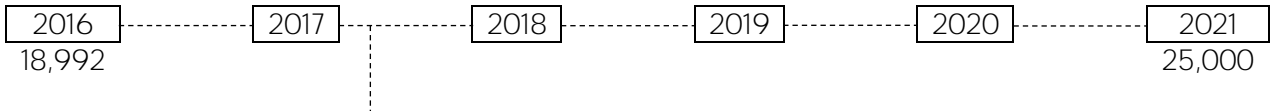

MARKING OUR GAME

As at 1 March 2017 Squash New Zealand had 11 regional District Associations, 198 affiliated Squash Clubs and 18,569 registered club members.