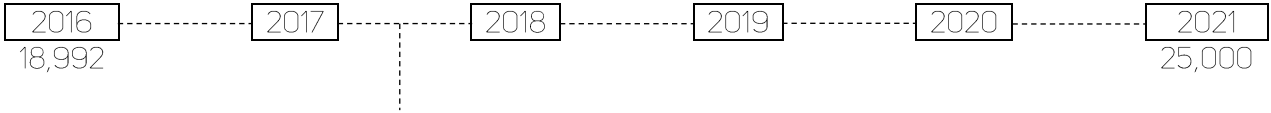

MARKING OUR GAME

As at 6 June 2017 Squash New Zealand had 11 regional District Associations, 197 affiliated Squash Clubs and 18,432 registered club members.