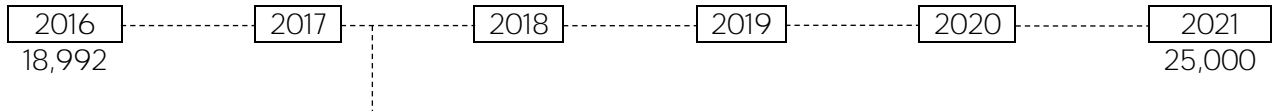

MARKING OUR GAME

As at 3 April 2017 Squash New Zealand had 11 regional District Associations, 198 affiliated Squash Clubs and 18,688 registered club members.